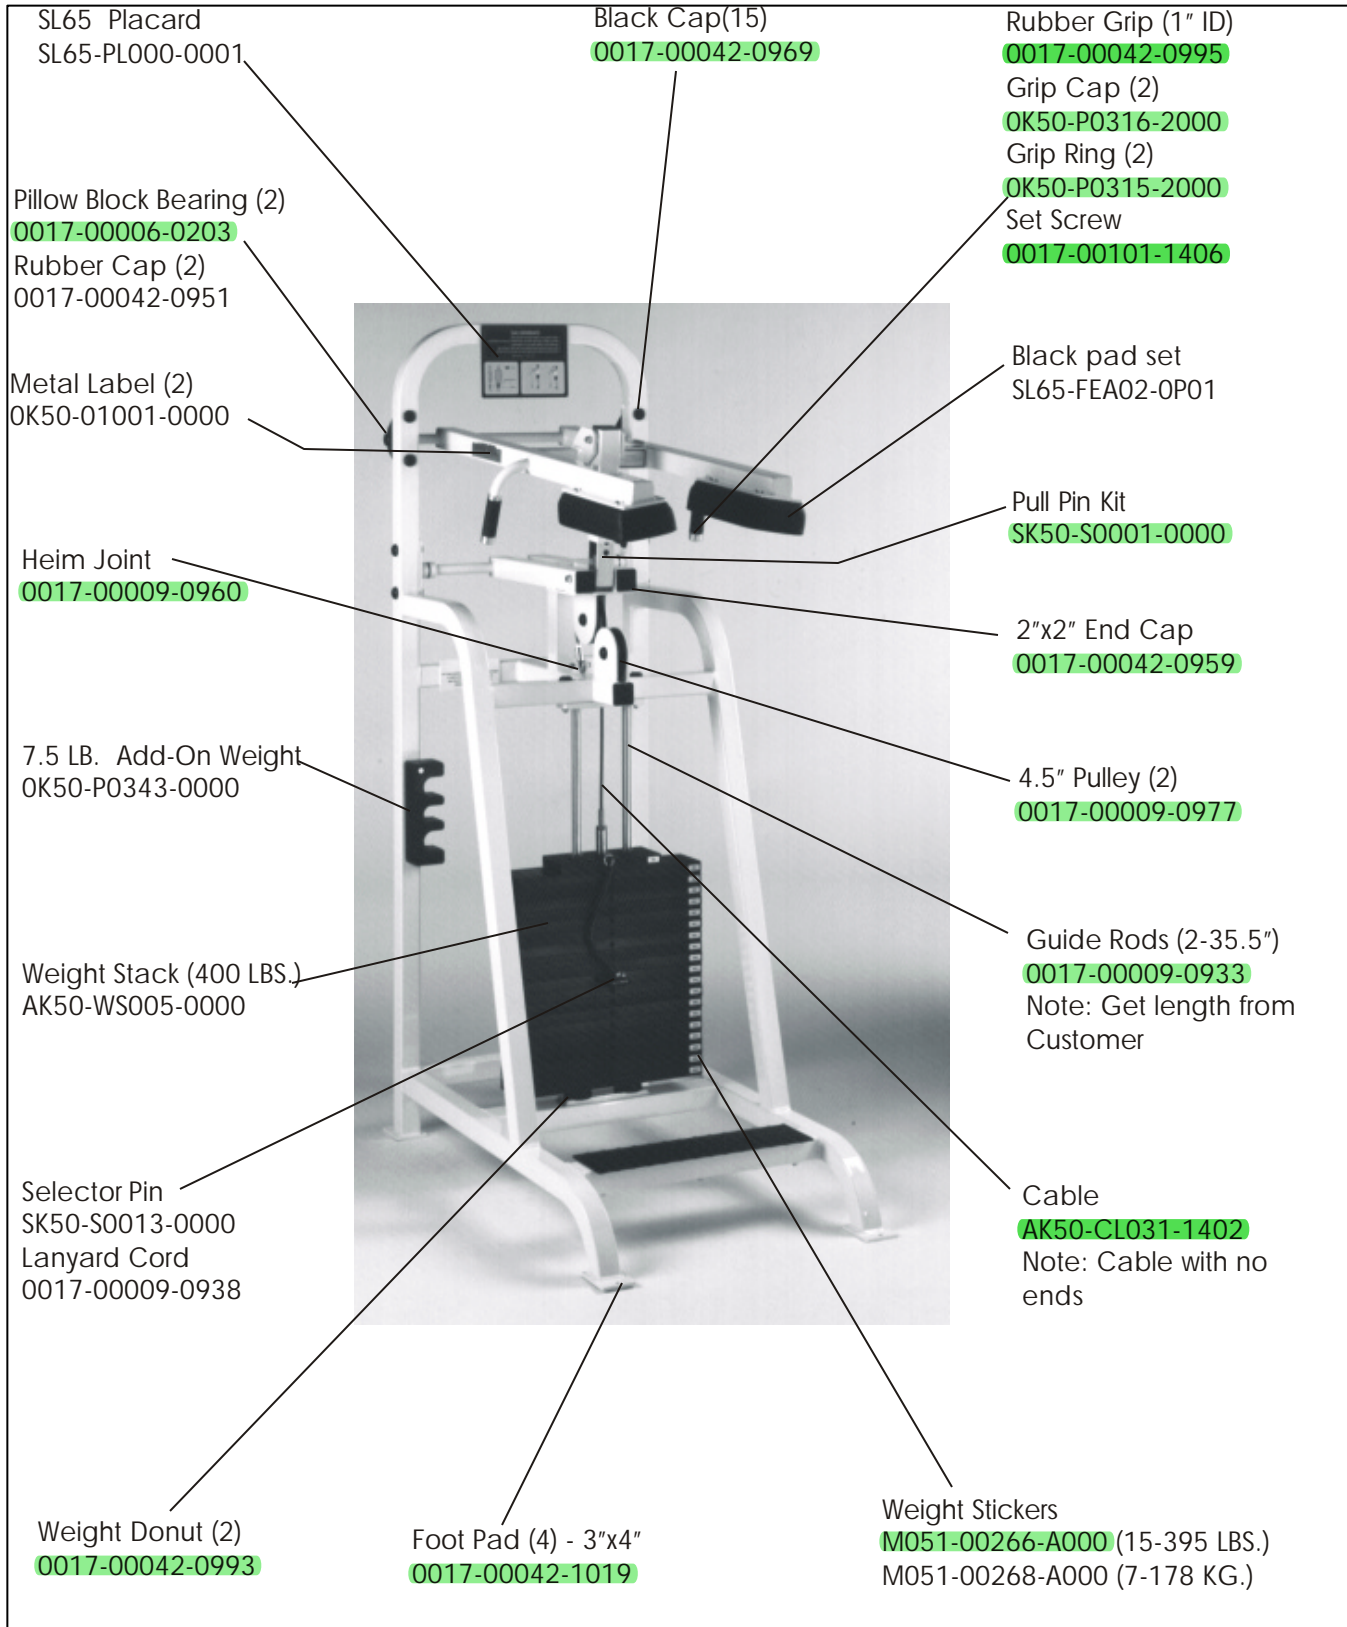

SELECTORIZED STRENGTH TRAINING EQUIPMENT

STANDING CALF SL65

SL65 Placard
SL65-PL000-0001

Black Cap(15)
0017-00042-0969

Rubber Grip (1" ID)
0017-00042-0995
Grip Cap (2)
OK50-P0316-2000
Grip Ring (2)
OK50-P0315-2000
Set Screw
0017-00101-1406

Pillow Block Bearing (2)
0017-00006-0203

Rubber Cap (2)
0017-00042-0951

Metal Label (2)
OK50-01001-0000

Black pad set
SL65-FEA02-0P01

Heim Joint
0017-00009-0960

Pull Pin Kit
SK50-S0001-0000

7.5 LB. Add-On Weight
OK50-P0343-0000

2"x2" End Cap
0017-00042-0959

Weight Stack (400 LBS.)
AK50-WS005-0000

4.5" Pulley (2)
0017-00009-0977

Selector Pin
SK50-S0013-0000
Lanyard Cord
0017-00009-0938

Guide Rods (2-35.5")
0017-00009-0933
Note: Get length from
Customer

Weight Donut (2)
0017-00042-0993

Foot Pad (4) - 3"x4"
0017-00042-1019

Cable
AK50-CL031-1402
Note: Cable with no
ends

Weight Stickers
M051-00266-A000 (15-395 LBS.)
M051-00268-A000 (7-178 KG.)